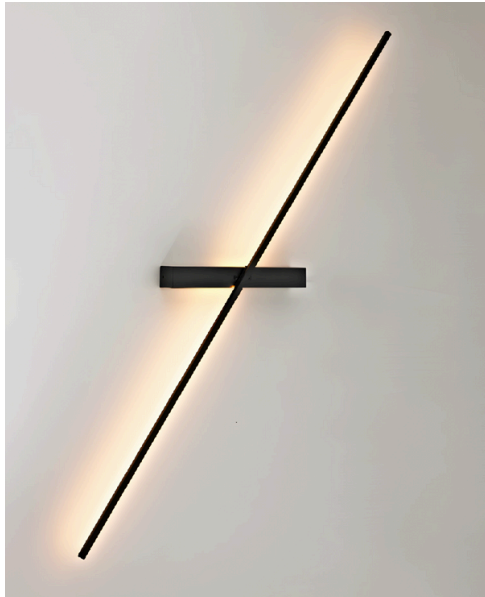

Product Data Sheet

Code:	WL-FLEX-6W
LED Chip:	SMD
LED Watt:	6W
Luminous Flux:	250lm
CRI:	80
CCT:	3000K
Beam Angle:	120°
Material:	Aluminum + PC Diffuser
Body Color:	Black ●
IP Grade:	IP44
Lifetime:	30,000hrs
Voltage:	AC 220-240V

DIMENSION

Unit: mm