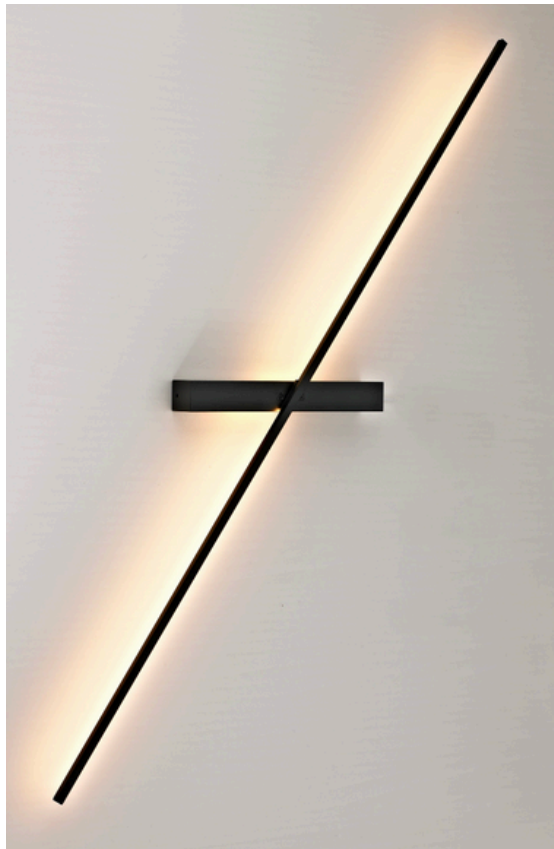

Product Data Sheet

Code:	WL-FLEX-10W
LED Chip:	SMD
LED Watt:	10W
Luminous Flux:	370lm
CRI:	80
CCT:	3000K
Beam Angle:	120°
Material:	Aluminum + PC Diffuser
Body Color:	Black ●
IP Grade:	IP44
Lifetime:	30,000hrs
Voltage:	AC 220-240V