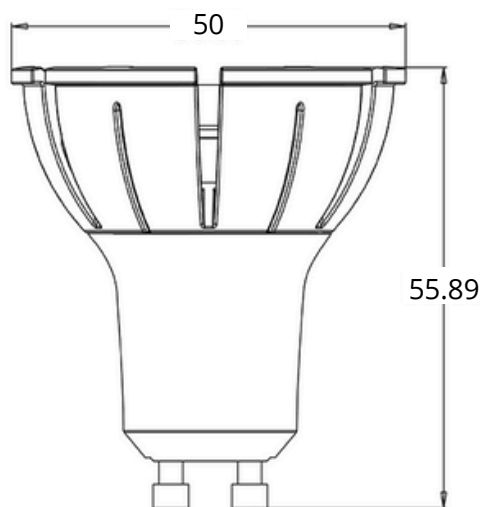

DIMENSION

Unit: mm

Code:	ROCK-PRO-7.5W-3K-DTW
LED Watt:	7.5W
Base Type:	GU10
Luminous Flux:	520
Beam Angle:	36°
CRI:	Ra90
Dimmable:	Yes
Power Factor:	0.9
Flicker:	Flicker Free
Color Consistency:	<3 SDCM
Input Voltage:	AC220-240V