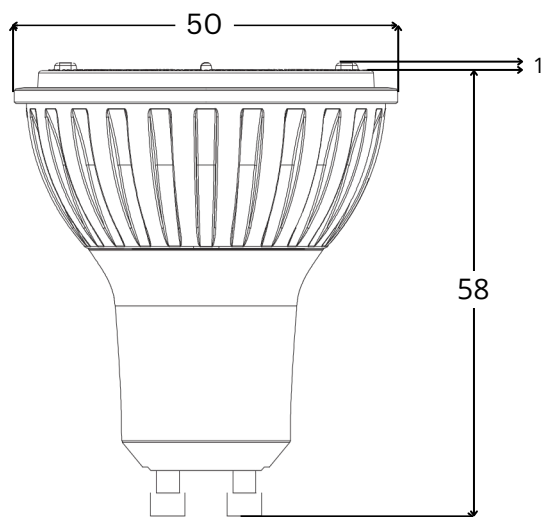

# Product Data Sheet

Code:	<b>ROCK-FIN-7.5W-3K-ZOOM</b>
LED Watt:	7.5W
Base Type:	GU10
Luminous Flux:	520
Beam Angle:	Selectable 24° 36° 55°
CRI:	Ra98
Dimmable:	Yes
Power Factor:	0.9
Flicker:	Flicker Free
Color Consistency:	<3 SDCM
Input Voltage:	AC220-240V

## DIMENSION

Unit: mm