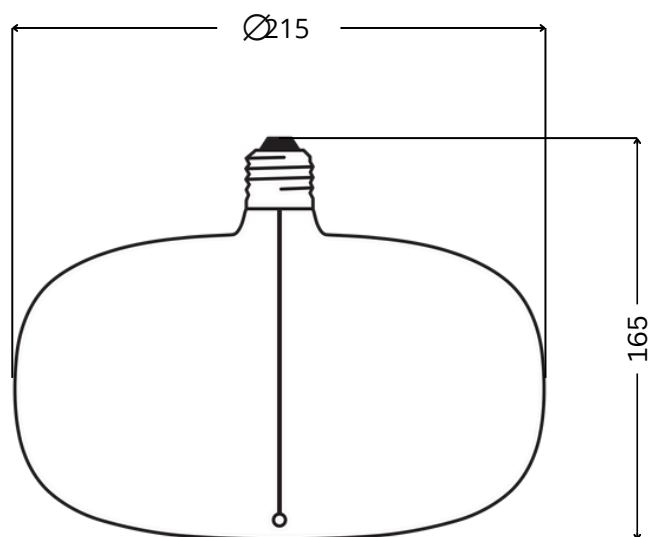

## DIMENSION

Unit: mm

Code:	<b>LUXE-G215-SMO</b>
LED Watt:	3W
Base Type:	E27
Body Color:	Smoky ●
Luminous Flux:	60lm
CCT:	1800K
Beam Angle:	360°
CRI:	> 80
Dimmable:	No
Material:	Glass
Protection:	IP20
Lifetime:	15000hrs
Frequency:	50...60 Hz
Input Voltage:	AC 220-240V
Weight:	-