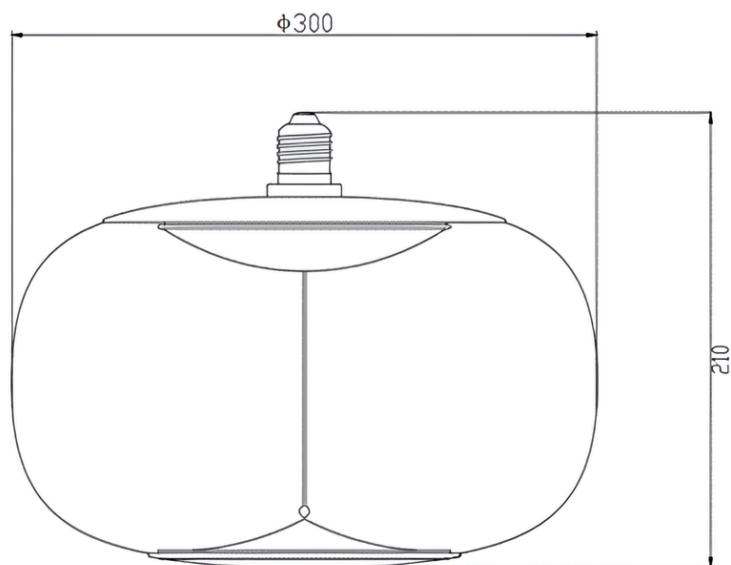

DIMENSION

Unit: mm

Code:	LUXE-300
LED Watt:	12W
Base Type:	E27
Body Color:	Amber  Smoky 
Luminous Flux:	550lm
CCT:	1800K
Beam Angle:	360°
CRI:	> 80
Dimmable:	Yes
Material:	PC
Protection:	IP20
Lifetime:	15000hrs
Frequency:	50...60 Hz
Input Voltage:	AC 220-240V
Weight:	684g