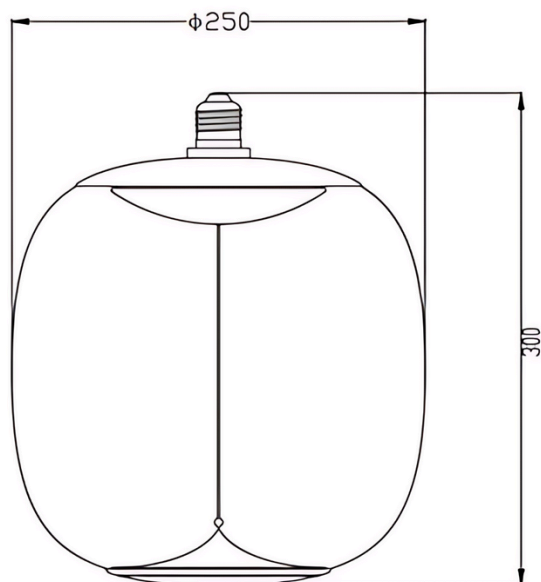

Product Data Sheet

DIMENSION

Unit: mm

Code:	LUXE-250-AMB
LED Watt:	12W
Base Type:	E27
Body Color:	Amber 
Luminous Flux:	550lm
CCT:	1800K
Beam Angle:	360°
CRI:	> 80
Dimmable:	Yes
Material:	PC
Protection:	IP20
Lifetime:	15000hrs
Frequency:	50...60 Hz
Input Voltage:	AC 220-240V
Weight:	620g