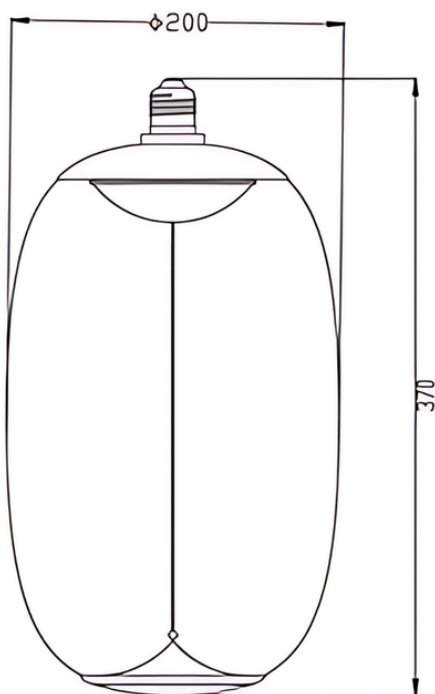

DIMENSION

Unit: mm

Code:	LUXE-200
LED Watt:	12W
Base Type:	E27
Body Color:	Amber ● Smoky ●
Luminous Flux:	550lm
CCT:	1800K
Beam Angle:	360°
CRI:	> 80
Dimmable:	Yes
Material:	PC
Protection:	IP20
Lifetime:	15000hrs
Frequency:	50...60 Hz
Input Voltage:	AC 220-240V
Weight:	552g