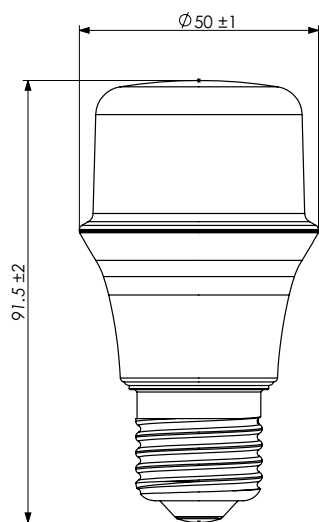

# Product Data Sheet

Code:	<b>LIFE-10W-WW / CW</b>
LED Watt:	10W
Base Type:	E27
LED efficiency LM/W:	100lm/W
Luminous Flux:	1000
Beam Angle:	200°
CRI:	80
Power Factor:	>0.5
Frequency:	50/60HZ
Input Voltage:	AC176~264V

## DIMENSION

Unit: mm