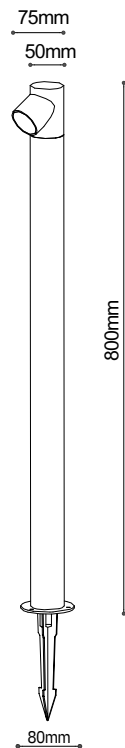

Product Data Sheet

DIMENSION

Unit: mm

Code:	GR-POLE-3K
LED Watt:	5W COB
Luminous Flux:	270lm
CRI:	>80
CCT:	3000K
Beam Angle:	-
Color:	Black
Material:	Aluminum
	Glass Diffuser
IP Grade:	IP65
Protection :	Class I
Voltage:	100-240V