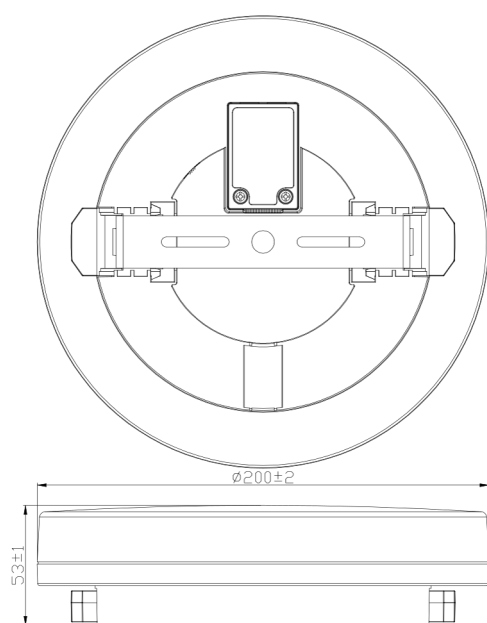

## DIMENSION

Unit: mm

Code:	<b>LIFE-SR-20W-CC</b>
LED Watt:	20W
Luminous Flux:	2000LM
CRI:	$\geq 80$
CCT:	3000K+4000K+6000K
Power Factor:	$> 0.9$
Beam Angle:	120°
Material:	PC Housing + Metal Bracket
Body Color:	White
IP Grade:	IP20
Operating Temperature:	-20°C~+50°C
Lifetime:	30,000HRS
Voltage:	AC180-250V
Weight:	335g