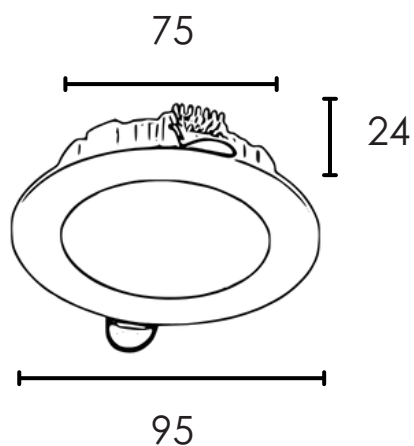

## DIMENSION

Unit: mm

Code:	<b>BASIC-7W-CCT</b>
LED Watt	7W
LED Chip:	<b>OSRAM</b>
Luminous Flux:	700
CCT:	3000K+4000K+6500K
CRI:	>80
Beam Angle:	120°
Material:	Aluminum
IP Grade:	IP20
Operation temperature:	-20~+45°C
Protection:	Class 1
Voltage:	AC85-265V
Cut Size:	75mm
Lifespan:	50,000HRS