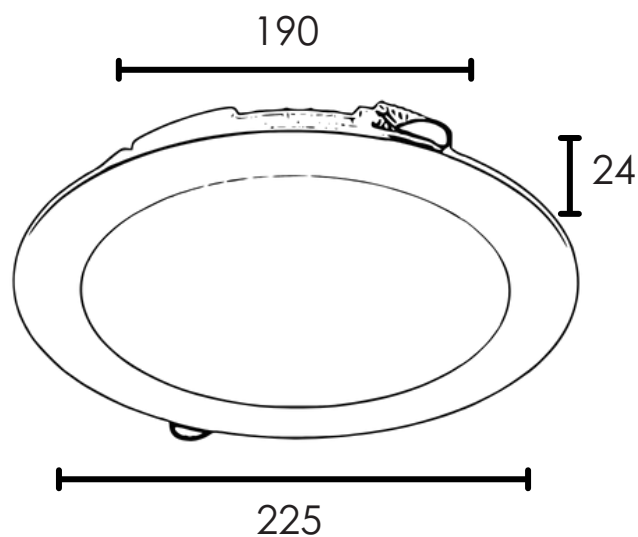

Product Data Sheet

DIMENSION
Unit: mm

Code:	BASIC-30W
LED Watt	30W
LED Chip:	OSRAM
Luminous Flux:	3000
CCT:	3000K-4000K-6500K
CRI:	>80
Beam Angle:	120°
Material:	Aluminum
IP Grade:	IP20
Operation temperature:	-20~+45°C
Protection:	Class 1
Voltage:	AC85-265V
Cut Size:	190mm
Lifespan:	50,000HRS