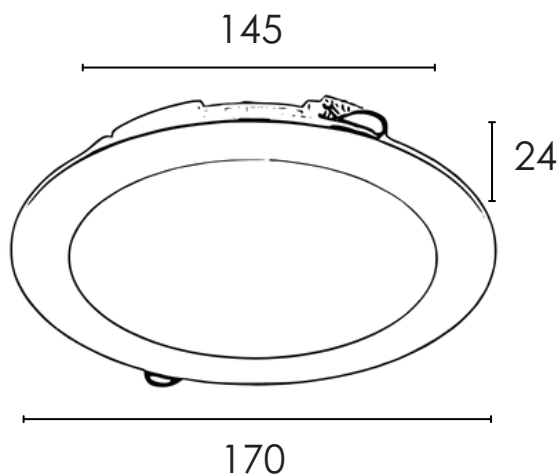

DIMENSION
Unit: mm

Code:	BASIC-15W-CCT
LED Watt	15W
LED Chip:	OSRAM
Luminous Flux:	1500
CCT:	3000K+4000K+6500K
CRI:	>80
Beam Angle:	120°
Material:	Aluminum
IP Grade:	IP20
Operation temperature:	-20~+45°C
Protection:	Class 1
Voltage:	AC85-265V
Cut Size:	145mm
Lifespan:	50,000HRS