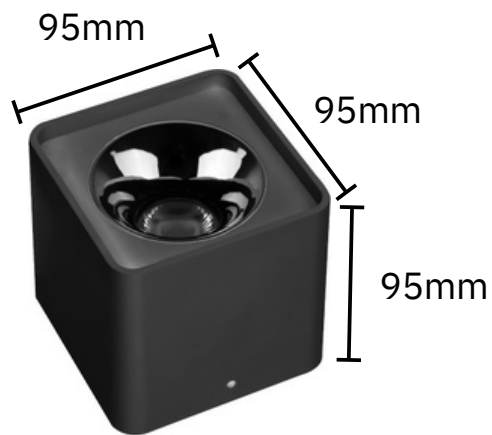

DIMENSION
Unit: mm

Code:	UNIBOX-8W
LED Watt:	8W
LED Chip:	COB 
Luminous Flux:	630LM
CRI:	80
CCT:	3000K
Beam Angle:	36°
Material:	Aluminum Housing
Body Color:	Black
IP Grade:	IP20
Lifetime:	30,000HRS
Voltage:	AC220-240V 50-60Hz