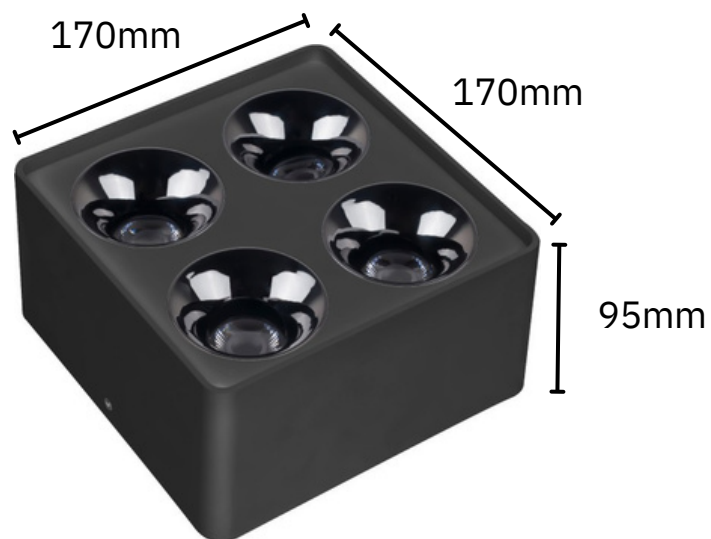

DIMENSION  
Unit: mm

Code:	<b>UNIBOX-32W</b>
LED Watt:	32W
LED Chip:	COB 
Luminous Flux:	2880LM
CRI:	80
CCT:	3000K
Beam Angle:	36°
Material:	Aluminum Housing
Body Color:	Black
IP Grade:	IP20
Lifetime:	30,000HRS
Voltage:	AC220-240V 50-60Hz