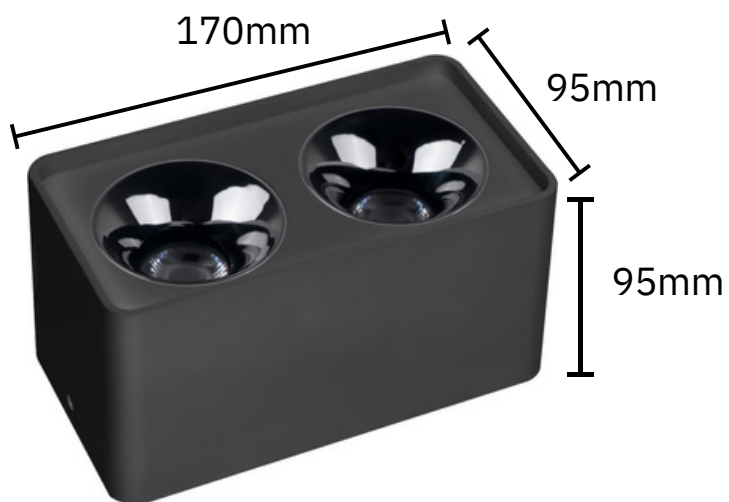

Product Data Sheet

DIMENSION
Unit: mm

Code:	UNIBOX-16W
LED Watt:	16W
LED Chip:	COB 
Luminous Flux:	1280LM
CRI:	80
CCT:	3000K
Beam Angle:	36°
Material:	Aluminum Housing
Body Color:	Black
IP Grade:	IP20
Lifetime:	30,000HRS
Voltage:	AC220-240V 50-60Hz