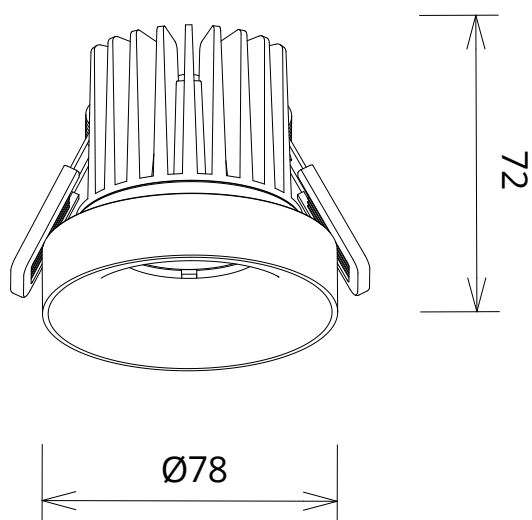

**DIMENSION**  
Unit: mm

Code:	<b>STYLE-2333-3K</b>
LED Watt	10W
LED Chip:	COB <b>CREE</b> 
Luminous Flux:	730
CCT:	3000K
CRI:	90
Beam Angle:	36°
LED (IF):	250mA
Material:	Aluminum
IP Grade:	IP20
Protection:	Class 2
Voltage:	175-265V
Cut Size:	65mm
COLOR:	 Black
	 White