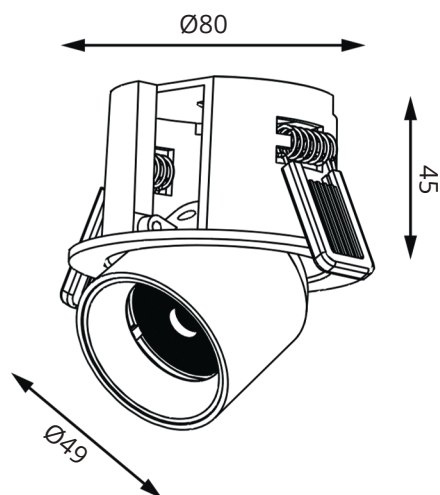

Product Data Sheet

DIMENSION
Unit: mm

Code:	STYLE-2306-3K
LED Watt	6W
LED Chip:	COB
Luminous Flux:	400
CCT:	3000K
CRI:	90
Beam Angle:	36°
LED (IF):	150mA
Material:	Aluminum
IP Grade:	IP20
Protection:	Class 2
Voltage:	175-265V
Cut Size:	65mm
COLOR:	<input checked="" type="checkbox"/> Black
	<input type="checkbox"/> White