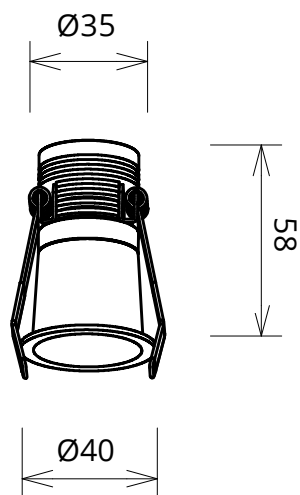

## DIMENSION

Unit: mm

Code:	<b>STYLE-2305-3K</b>
LED Watt	5W
LED Chip:	COB
Luminous Flux:	300
CCT:	3000K
CRI:	90
Beam Angle:	36°
LED (IF):	150mA
Material:	Aluminum
IP Grade:	IP20
Protection:	Class 2
Voltage:	175-265V
Cut Size:	35mm
COLOR:	<input checked="" type="checkbox"/> Black <input type="checkbox"/> White