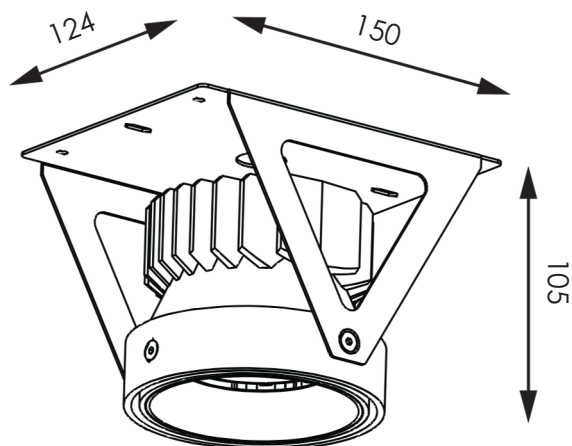

DIMENSION
Unit: mm

Code:	STYLE-2302-3K
LED Watt	27W
LED Chip:	COB
Luminous Flux:	2000
CCT:	3000K
CRI:	90
Beam Angle:	36°
LED (IF):	700mA
Material:	Aluminum
IP Grade:	IP20
Protection:	Class 2
Voltage:	175-265V
Cut Size:	152 x 126mm
COLOR:	 Black