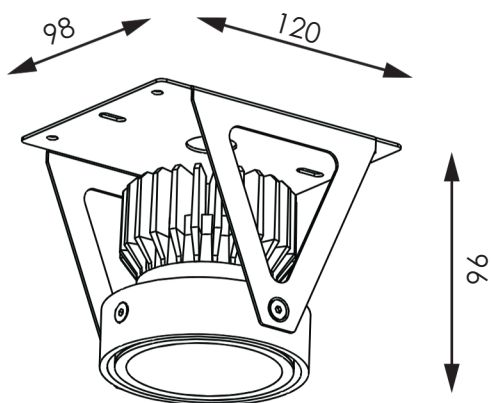

DIMENSION
Unit: mm

Code:	STYLE-2301-3K
LED Watt	10W
LED Chip:	COB
Luminous Flux:	700
CCT:	3000K
CRI:	90
Beam Angle:	36°
LED (IF):	250mA
Material:	Aluminum
IP Grade:	IP20
Protection:	Class 2
Voltage:	175-265V
Cut Size:	122 x 100mm
COLOR:	 Black