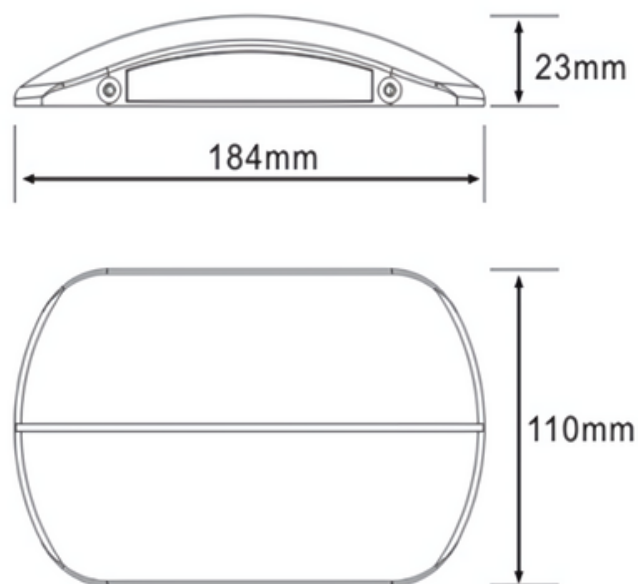

Product Data Sheet

DIMENSION

Unit: mm

Code:	OD-MOUSE
LED Watt:	10W
Luminous Flux:	280LM
CRI:	≥ 80
CCT:	3000K
Power Factor:	> 0.5
Beam Angle:	100°
Material:	Aluminum
Body Color:	Black / Gray / White
IP Grade:	IP65
Operating Temperature:	-25°C ~ +45°C
Lifetime:	30,000HRS
Voltage:	AC85~265V
Weight:	330g