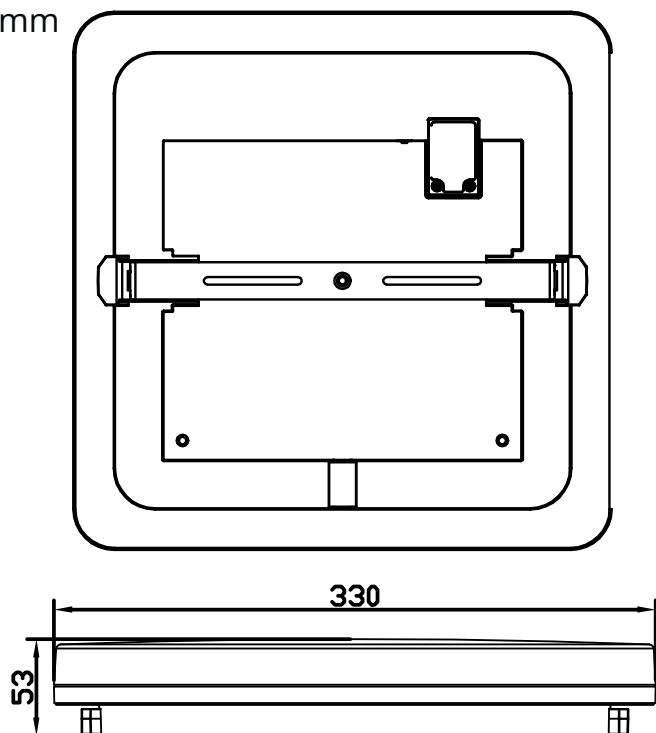

## DIMENSION

Unit: mm

Code:	<b>LIFE-SS-50W-CC</b>
LED Watt:	50W
Luminous Flux:	5500LM
CRI:	$\geq 80$
CCT:	3000K+4000K+6000K
Power Factor:	$>0.9$
Beam Angle:	120°
Material:	PC Housing + Metal Bracket
Body Color:	White
IP Grade:	IP20
Operating Temperature:	-20°C~+50°C
Lifetime:	30,000HRS
Voltage:	AC180-250V
Weight:	564g