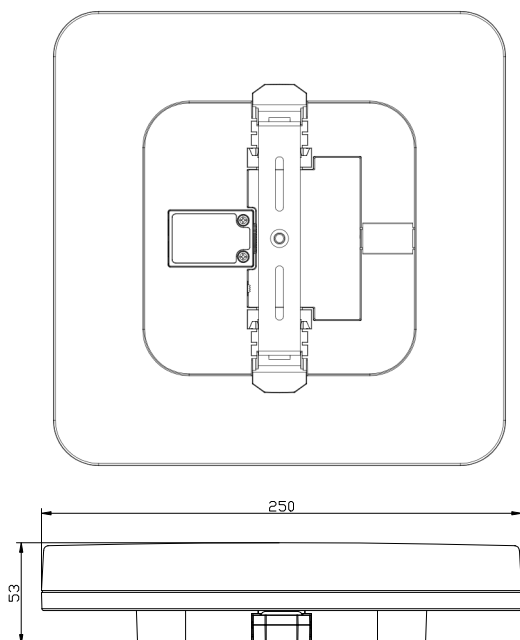

Product Data Sheet

DIMENSION

Unit: mm

Code:	LIFE-SS-30W-CC
LED Watt:	30W
Luminous Flux:	3300LM
CRI:	≥ 80
CCT:	3000K+4000K+6000K
Power Factor:	> 0.9
Beam Angle:	120°
Material:	PC Housing + Metal Bracket
Body Color:	White
IP Grade:	IP20
Operating Temperature:	-20°C~+50°C
Lifetime:	30,000HRS
Voltage:	AC180-250V
Weight:	510g