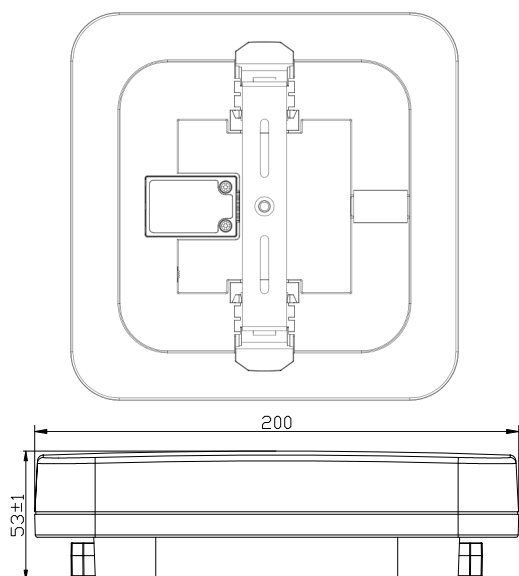

Product Data Sheet

DIMENSION

Unit: mm

Code:	LIFE-SS-20W-CC
LED Watt:	20W
Luminous Flux:	2000LM
CRI:	≥ 80
CCT:	3000K+4000K+6000K
Power Factor:	>0.9
Beam Angle:	120°
Material:	PC Housing + Metal Bracket
Body Color:	White
IP Grade:	IP20
Operating Temperature:	-20°C~+50°C
Lifetime:	30,000HRS
Voltage:	AC180-250V
Weight:	435g