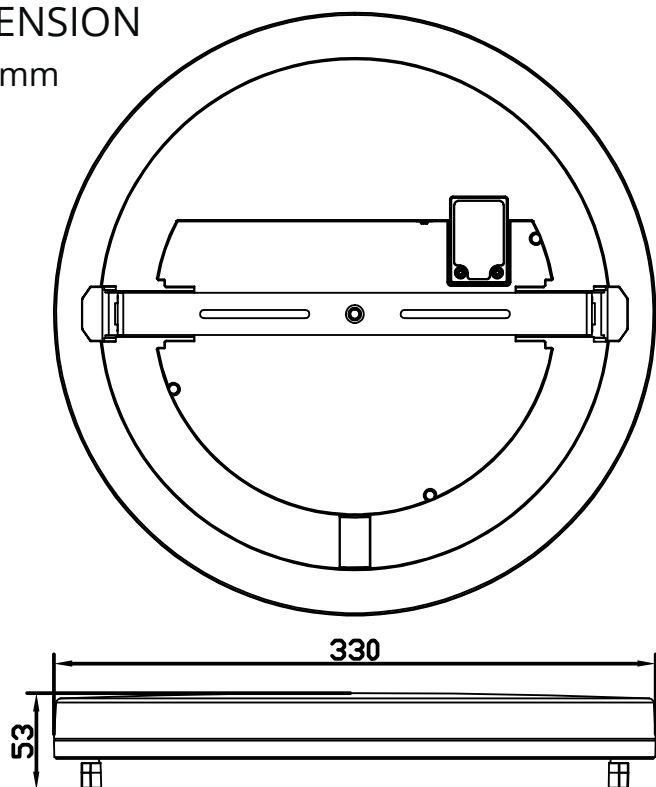

Product Data Sheet

DIMENSION
Unit: mm

Code:	LIFE-SR-50W-CC
LED Watt:	50W
Luminous Flux:	5500LM
CRI:	≥ 80
CCT:	3000K+4000K+6000K
Power Factor:	>0.9
Beam Angle:	120°
Material:	PC Housing + Metal Bracket
Body Color:	White
IP Grade:	IP20
Operating Temperature:	-20°C~+50°C
Lifetime:	30,000HRS
Voltage:	AC180-250V
Weight:	564g