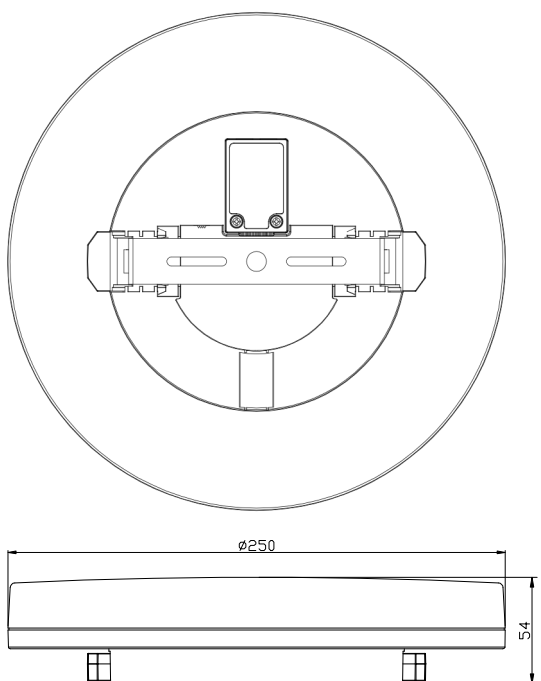

Product Data Sheet

DIMENSION

Unit: mm

Code:	LIFE-SR-30W-CC
LED Watt:	30W
Luminous Flux:	3300LM
CRI:	≥ 80
CCT:	3000K+4000K+6000K
Power Factor:	> 0.9
Beam Angle:	120°
Material:	PC Housing + Metal Bracket
Body Color:	White
IP Grade:	IP20
Operating Temperature:	-20°C~+50°C
Lifetime:	30,000HRS
Voltage:	AC180-250V
Weight:	510g