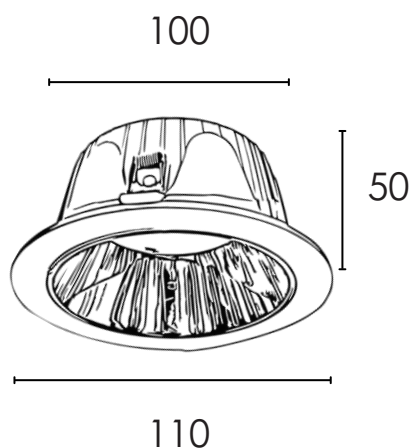

**DIMENSION**  
Unit: mm

Code:	<b>LIFE-PRO-12W</b>
LED Watt	12W
LED Chip:	COB
Luminous Flux:	1200lm
CCT:	3000K+4000K+6500K
CRI:	>80
Beam Angle:	60°
Power Factor:	0.9
Material:	Aluminum
IP Grade:	IP20
Operation temperature:	-20~+45°C
Protection:	Class 1
Voltage:	AC85-265V
Cut Size:	100mm
Lifespan:	50,000HRS