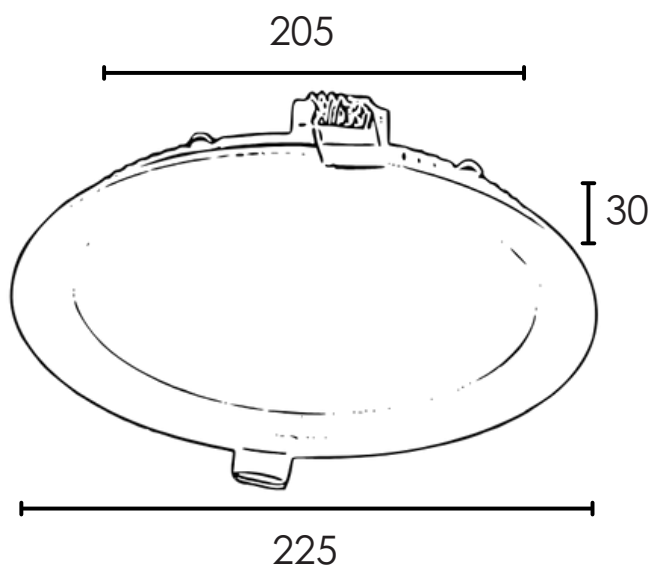

Product Data Sheet

DIMENSION

Unit: mm

Code:	LIFE-HT-18W
LED Watt	18W
LED Chip:	SMD 2835 / 180 PCS
Luminous Flux:	1800lm
CCT:	3000K+4000K+6500K
CRI:	>80
Beam Angle:	120°
Material:	Aluminum
IP Grade:	IP20
Operation temperature:	-20~+45°C
Protection:	Class 1
Voltage:	AC85-265V
Cut Size:	205mm
Lifespan:	50,000HRS