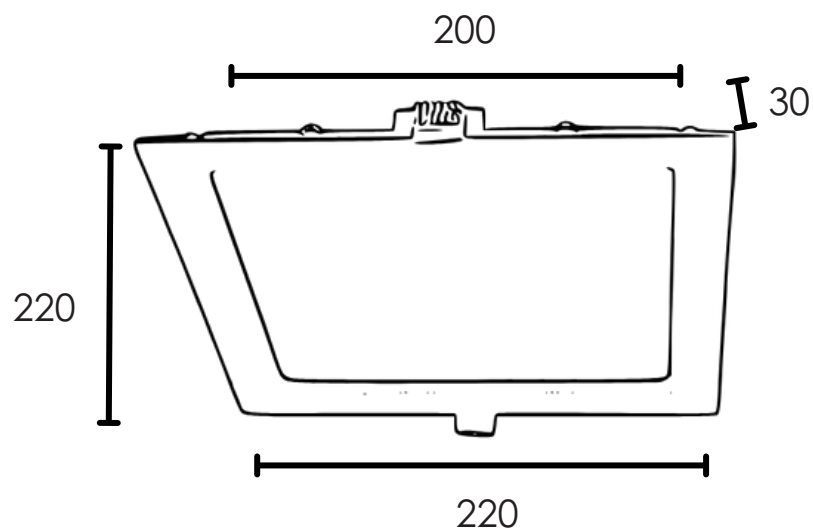

## DIMENSION

Unit: mm

Code:	<b>LIFE-HT-18W-SQ</b>
LED Watt	18W
LED Chip:	SMD 2835 / 180 PCS
Luminous Flux:	1800lm
CCT:	3000K+4000K+6500K
CRI:	>80
Beam Angle:	120°
Material:	Aluminum
IP Grade:	IP20
Operation temperature:	-20~+45°C
Protection:	Class 1
Voltage:	AC85-265V
Cut Size:	205mm
Lifespan:	50,000HRS