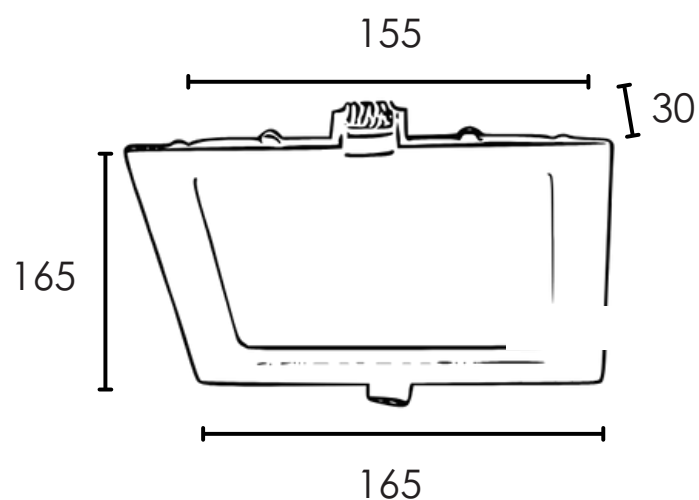

Product Data Sheet

DIMENSION

Unit: mm

Code:	LIFE-HT-12W-SQ
LED Watt	12W
LED Chip:	SMD 2835 / 120 PCS
Luminous Flux:	1200lm
CCT:	3000K+4000K+6500K
CRI:	>80
Beam Angle:	120°
Material:	Aluminum
IP Grade:	IP20
Operation temperature:	-20~+45°C
Protection:	Class 1
Voltage:	AC85-265V
Cut Size:	155mm
Lifespan:	50,000HRS