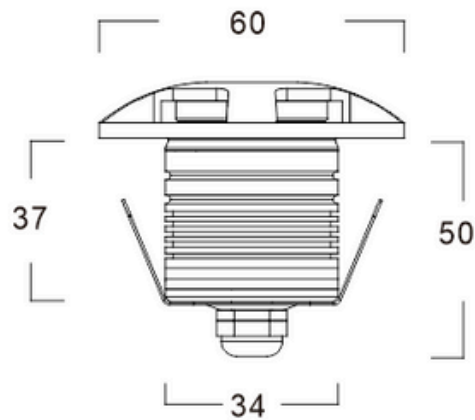

Code:	LIFE-B0302-3W
LED Watt:	3W
Luminous Flux:	120
CRI:	>90
CCT:	3000K
Cut Out:	Ø38mm
Material:	Aluminum
IP Grade:	IP67
Voltage:	110-230V

DIMENSION

Unit: mm

Light Effect :

1 side

2 sides

3 sides

4 sides