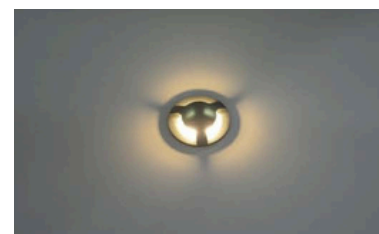

Code:	LIFE-B0302-3W
LED Watt:	3W
Luminous Flux:	120
CRI:	>90
CCT:	3000K
Cut Out:	Ø38mm
Material:	Aluminum
IP Grade:	IP67
Voltage:	110-230V

DIMENSION

Unit: mm

Light Effect :

1 side

2 sides

3 sides

4 sides