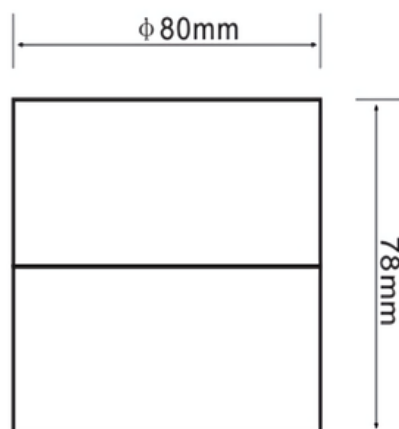

Product Data Sheet

DIMENSION

Unit: mm

Code:	LENS-SUR-12W
LED Watt:	12W
Luminous Flux:	955LM
CRI:	>80
CCT:	3000K
Power Factor:	>0.5
Beam Angle:	18°~ 40°
Material:	Aluminum Housing
Body Color:	Matt White - Matt Black
IP Grade:	IP20
Operating Temperature:	-25°C~45°C
Lifetime:	30,000HRS
Voltage:	AC220-240V
Weight:	340g