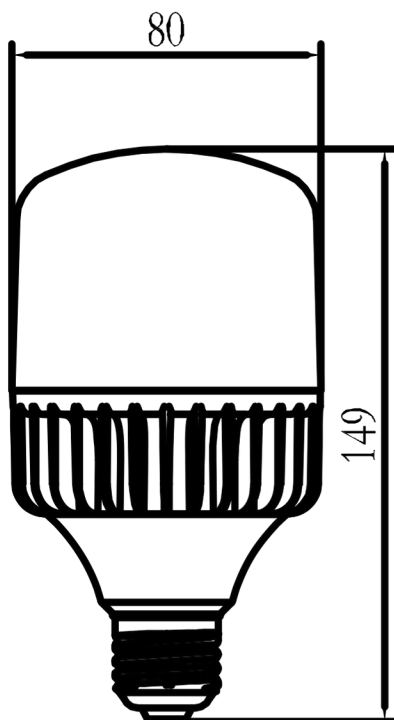

Product Data Sheet

Code: **IND-LIFE-30W-WW / CW**

LED Watt: 30W

Base Type: E27

LED efficiency LM/W: 90lm/W

Luminous Flux: 2700

Beam Angle: 200°

CRI: 80

Power Factor: >0.9

Frequency: 50/60HZ

Input Voltage: AC176~264V

DIMENSION

Unit: mm

COLOURS: