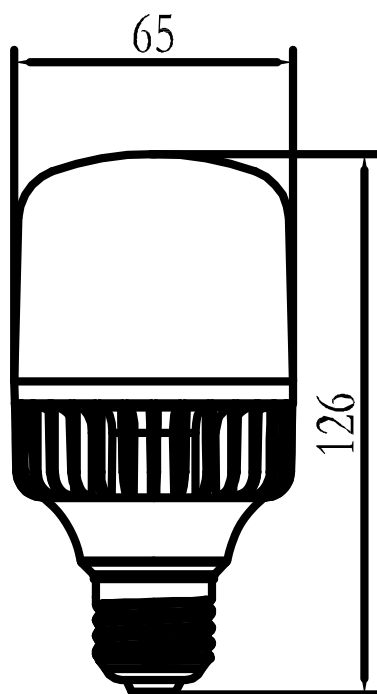

# Product Data Sheet

Code: **IND-LIFE-20W-WW / CW**

LED Watt: 20W

Base Type: E27

LED efficiency LM/W: 90lm/W

Luminous Flux: 1800

Beam Angle: 200°

CRI: 80

## DIMENSION

Unit: mm