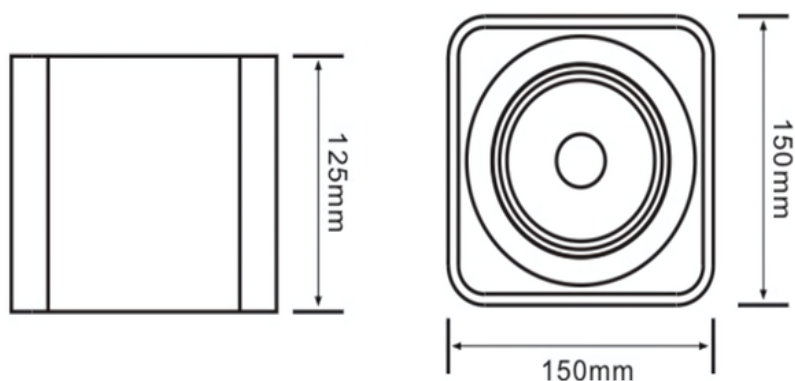

Product Data Sheet

DIMENSION

Unit: mm

| | |
|------------------------|-----------------------|
| Code: | HIGH-SUR-S36 |
| LED Watt: | 36W |
| Luminous Flux: | 3460LM |
| CRI: | >80 |
| CCT: | 3000K |
| Power Factor: | >0.9 |
| Beam Angle: | 30° |
| Material: | Aluminum Housing + PC |
| Body Color: | Matt Black |
| IP Grade: | IP20 |
| Operating Temperature: | -25°C~45°C |
| Lifetime: | 30,000HRS |
| Voltage: | AC85~265V |
| Weight: | 1.3kg |