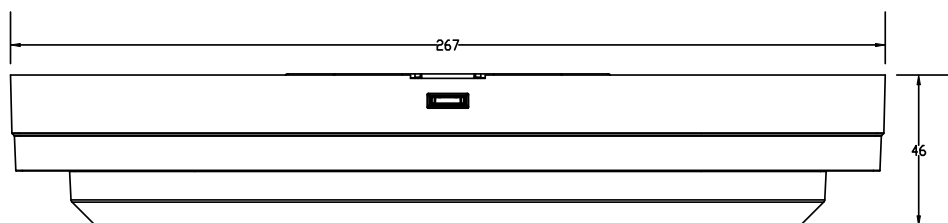

Product Data Sheet

DIMENSION

Unit: mm

Code:	PW-18W-BK/WH-CC
LED Watt:	18W
Luminous Flux:	1800LM
CRI:	≥ 80
CCT:	3000K+4000K+6000K
Power Factor:	> 0.5
Beam Angle:	120°
Material:	PC Housing + Metal Bracket
Body Color:	Black / White
IP Grade:	IP65
Operating Temperature:	-20°C~+50°C
Lifetime:	30,000HRS
Voltage:	AC180-250V
Weight:	329g