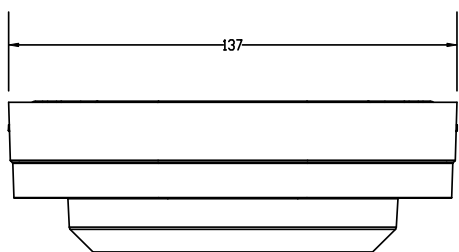

Product Data Sheet

DIMENSION

Unit: mm

Code:	PW-18W-BK/WH-CC
LED Watt:	18W
Luminous Flux:	1800LM
CRI:	≥ 80
CCT:	3000K+4000K+6000K
Power Factor:	> 0.5
Beam Angle:	120°
Material:	PC Housing + Metal Bracket
Body Color:	Black / White
IP Grade:	IP65
Operating Temperature:	-20°C~+50°C
Lifetime:	30,000HRS
Voltage:	AC180-250V
Weight:	329g