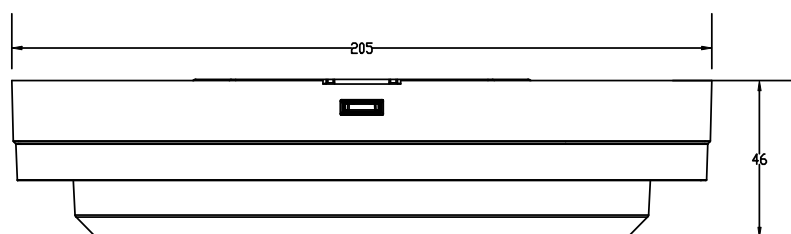

Product Data Sheet

DIMENSION

Unit: mm

Code:	PW-12W-BK/WH-CC
LED Watt:	12W
Luminous Flux:	1200LM
CRI:	≥ 80
CCT:	3000K+4000K+6000K
Power Factor:	> 0.5
Beam Angle:	120°
Material:	PC Housing + Metal Bracket
Body Color:	Black / White
IP Grade:	IP65
Operating Temperature:	-20°C~+50°C
Lifetime:	30,000HRS
Voltage:	AC180-250V
Weight:	237g