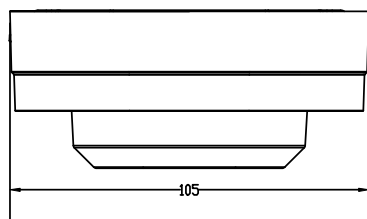

Product Data Sheet

DIMENSION

Unit: mm

Code:	PW-12W-BK/WH-CC
LED Watt:	12W
Luminous Flux:	1200LM
CRI:	≥ 80
CCT:	3000K+4000K+6000K
Power Factor:	> 0.5
Beam Angle:	120°
Material:	PC Housing + Metal Bracket
Body Color:	Black / White
IP Grade:	IP65
Operating Temperature:	-20°C~+50°C
Lifetime:	30,000HRS
Voltage:	AC180-250V
Weight:	237g