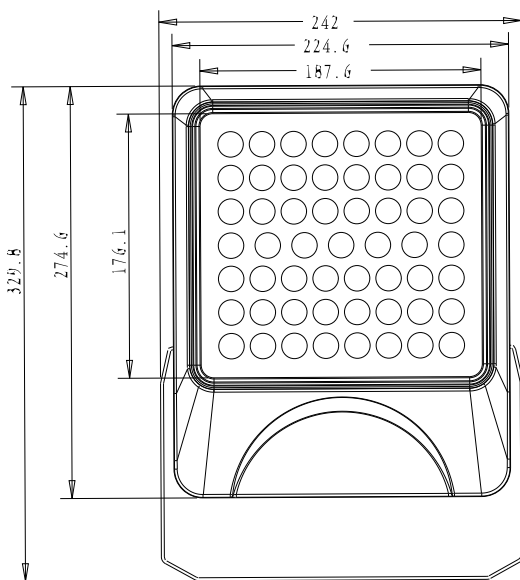

DIMENSION

Unit: mm

Code:	ZONE-50W-3K
LED Watt	50W
LED Chip:	bridgelux.
Luminous Flux:	5000
CCT	3000K
Beam Angle:	45°
Power Factor:	>0.92
Material:	Aluminum + Optical Glass
IP Grade:	IP66
Voltage:	AC100-277V
Housing Color:	Black

PHOTOMETRIC DIAGRAM