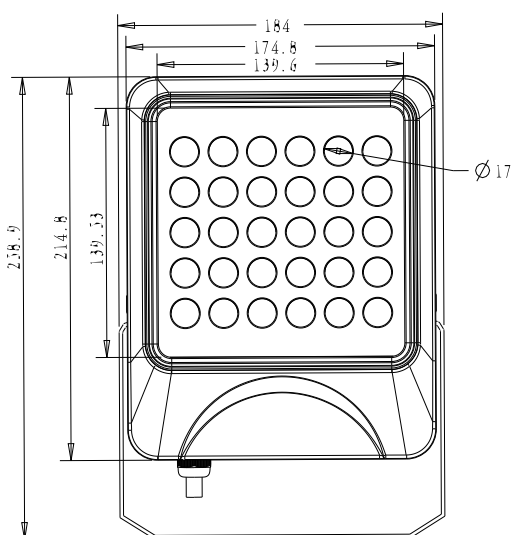

DIMENSION

Unit: mm

Code:	ZONE-30W-3K
LED Watt	30W
LED Chip:	bridgelux.
Luminous Flux:	3000
CCT	3000K
Beam Angle:	45°
Power Factor:	>0.92
Material:	Aluminum + Optical Glass
IP Grade:	IP66
Voltage:	AC100-277V
Housing Color:	Black

PHOTOMETRIC DIAGRAM