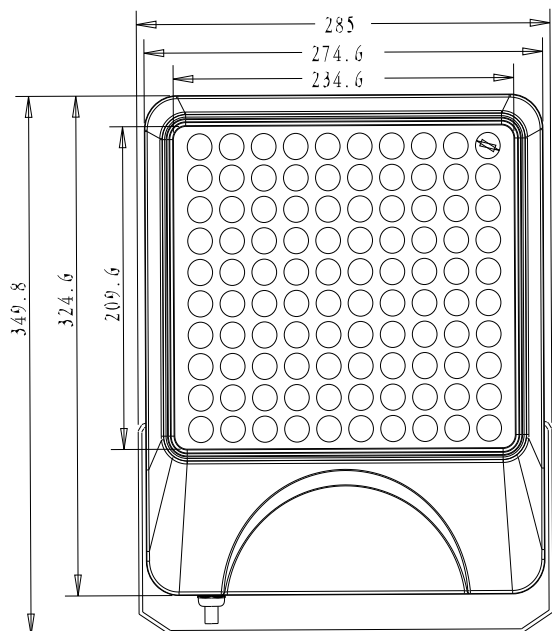

| | |
|----------------|--------------------------|
| Code: | ZONE-100W-3K |
| LED Watt | 100W |
| LED Chip: | bridgelux |
| Luminous Flux: | 10000 |
| CCT | 3000K |
| Beam Angle: | 45° |
| Power Factor: | >0.92 |
| Material: | Aluminum + Optical Glass |
| IP Grade: | IP66 |
| Voltage: | AC100-277V |
| Housing Color: | Black |

DIMENSION

Unit: mm

PHOTOMETRIC DIAGRAM