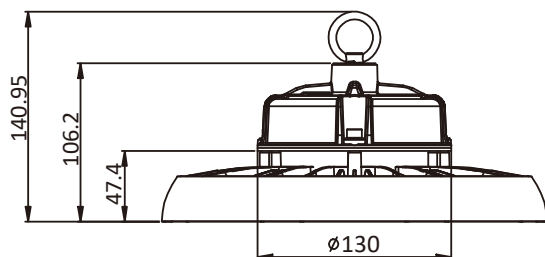

Power Factor: >0.95

Material: Aluminum

IP Grade: IP65

Voltage: AC100-277V

Housing Color: Black

Weight 2 KG

DIMENSION

Unit: mm

PHOTOMETRIC DIAGRAM