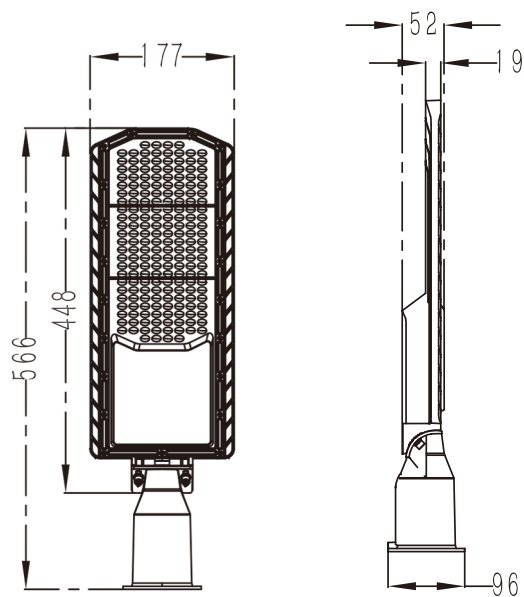

## DIMENSION

Unit: mm

Code: **STR-2-100W-3K**

LED Watt 100W

LED Chip: **PHILIPS**

Luminous Flux: 13000

CCT 3000K

Beam Angle: 70° X 140°

Power Factor: >0.95

Material: Aluminum

IP Grade: IP65

Voltage: AC100-277V

Housing Color: Silver

Weight 1.90 KG

## PHOTOMETRIC DIAGRAM