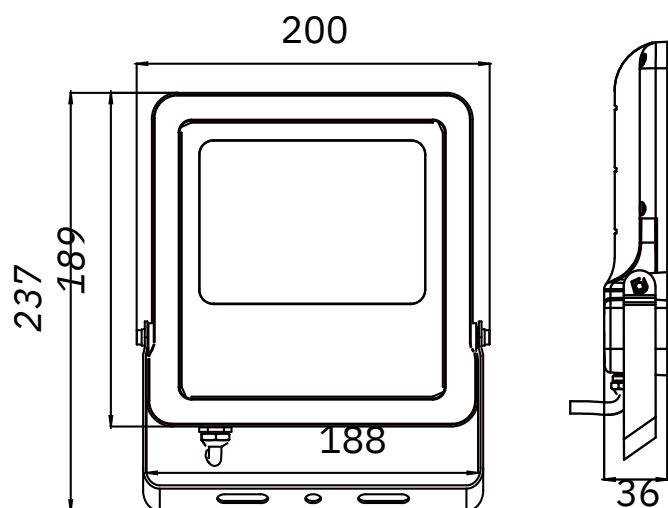

DIMENSION

Unit: mm

Code:	ROCK-2-50W-WW / CW
LED Watt	50W
LED Chip:	SAMSUNG
Luminous Flux:	6797
CCT	3000K / 6000K
Beam Angle:	80° X 145°
Power Factor:	>0.9
Material:	Aluminum + Optical Glass
IP Grade:	IP65
Voltage:	AC100-240V
Housing Color:	Black

PHOTOMETRIC DIAGRAM