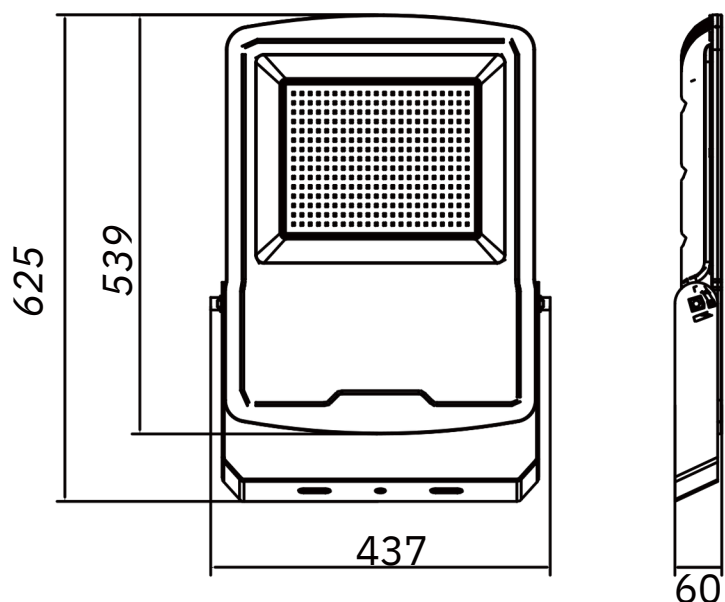

## DIMENSION

Unit: mm

Code:	<b>ROCK-2-400W-CW</b>
LED Watt	400W
LED Chip:	<b>SAMSUNG</b>
Luminous Flux:	48253
CCT	6000K
Beam Angle:	80° X 145°
Power Factor:	>0.9
Material:	Aluminum + Optical Glass
IP Grade:	IP65
Voltage:	AC100-240V
Housing Color:	Black

## PHOTOMETRIC DIAGRAM