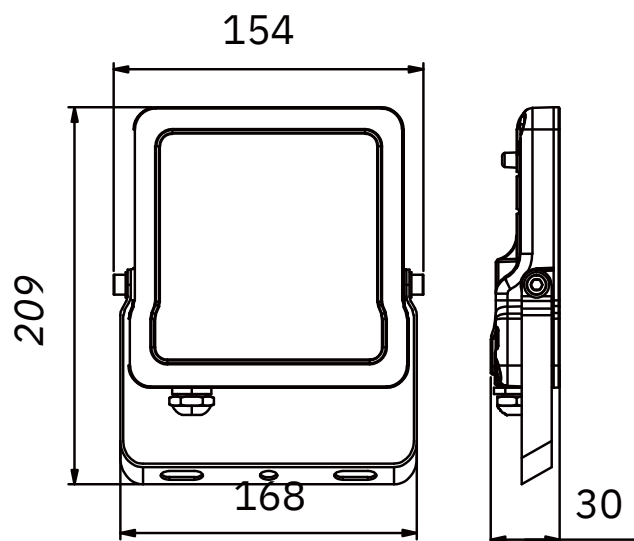

DIMENSION

Unit: mm

Code:	ROCK-2-20W-WW / CW
LED Watt	20W
LED Chip:	SAMSUNG
Luminous Flux:	2693
CCT	3000K / 6000K
Beam Angle:	80° X 145°
Power Factor:	>0.9
Material:	Aluminum + Optical Glass
IP Grade:	IP65
Voltage:	AC100-240V
Housing Color:	Black

PHOTOMETRIC DIAGRAM