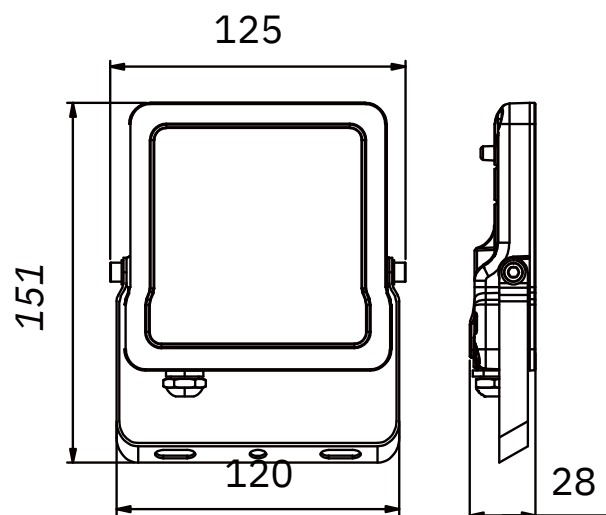

DIMENSION

Unit: mm

Code:	ROCK-2-10W-WW
LED Watt	10W
LED Chip:	SAMSUNG
Luminous Flux:	1295
CCT	3000K
Beam Angle:	80° X 145°
Power Factor:	>0.9
Material:	Aluminum + Optical Glass
IP Grade:	IP65
Voltage:	AC100-240V
Housing Color:	Black

PHOTOMETRIC DIAGRAM