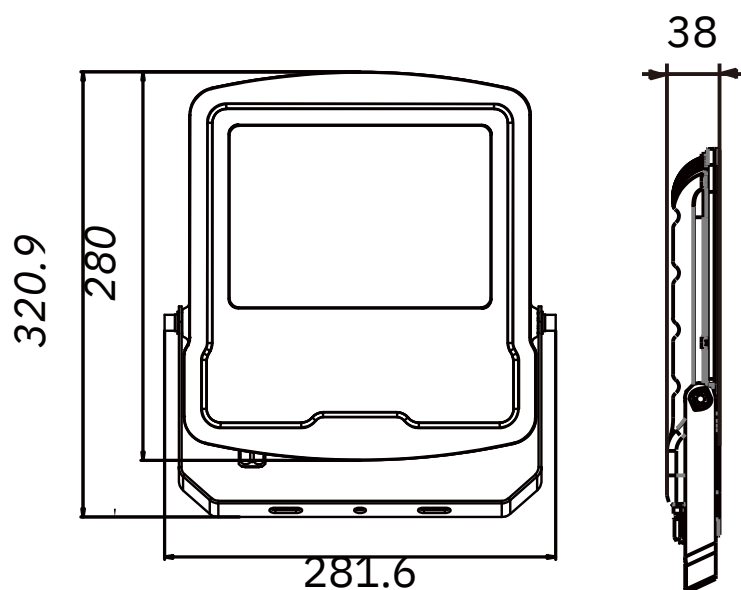

## DIMENSION

Unit: mm

Code:	ROCK-2-100W-WW / 4K / CW
LED Watt	100W
LED Chip:	<b>SAMSUNG</b>
Luminous Flux:	12995
CCT	3000K / 4000K / 6000K
Beam Angle:	80° X 145°
Power Factor:	>0.9
Material:	Aluminum + Optical Glass
IP Grade:	IP65
Voltage:	AC100-240V
Housing Color:	Black

## PHOTOMETRIC DIAGRAM