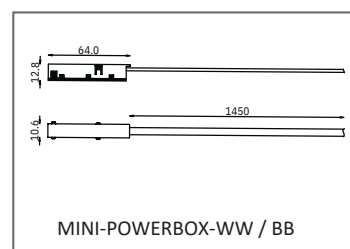

Model	MINI-SUR03-1M-2M WW / BB
Input Voltage	48VDC
Size	100 / 200 mm
Color	Sandy Black / White
Sealing	IP20
Body Material	Aluminum

DIMENSION

Unit: mm

RELATED ITEM

COLOR:

Sand black/white