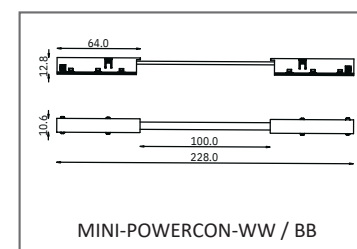

Model	MINI-SUR03-1M-2M WW / BB
Input Voltage	48VDC
Size	100 / 200 mm
Color	Sandy Black / White
Sealing	IP20
Body Material	Aluminum

DIMENSION

Unit: mm

RELATED ITEM

COLOR:

Sand black/white