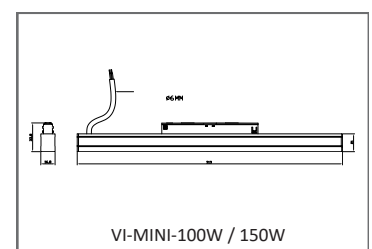

Model	MINI-SUR03-1M-2M WW / BB
Input Voltage	48VDC
Size	100 / 200 mm
Color	Sandy Black / White
Sealing	IP20
Body Material	Aluminum

DIMENSION

Unit: mm

RELATED ITEM

COLOR:

Sand black/white