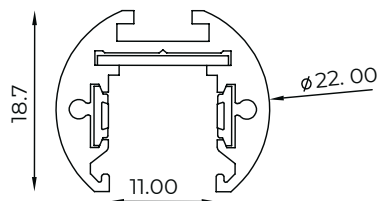

Model	MINI-SUR03-1M-2M WW / BB
Input Voltage	48VDC
Size	100 / 200 mm
Color	Sandy Black / White
Sealing	IP20
Body Material	Aluminum

DIMENSION

Unit: mm

RELATED ITEM

COLOR:

Sand black/white