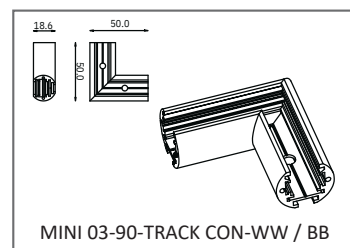

Model	MINI-SUR03-1M-2M WW / BB
Input Voltage	48VDC
Size	100 / 200 mm
Color	Sandy Black / White
Sealing	IP20
Body Material	Aluminum

DIMENSION

Unit: mm

RELATED ITEM

COLOR:

Sand black/white