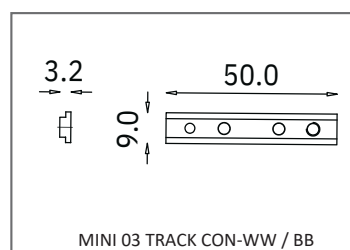

Model	MINI-SUR03-1M-2M WW / BB
Input Voltage	48VDC
Size	100 / 200 mm
Color	Sandy Black / White
Sealing	IP20
Body Material	Aluminum

DIMENSION

Unit: mm

RELATED ITEM

COLOR:

Sand black/white