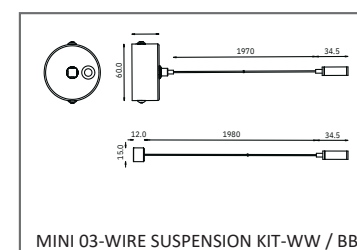

Model	MINI-SUR03-1M-2M WW / BB
Input Voltage	48VDC
Size	100 / 200 mm
Color	Sandy Black / White
Sealing	IP20
Body Material	Aluminum

DIMENSION

Unit: mm

RELATED ITEM

COLOR:

Sand black/white